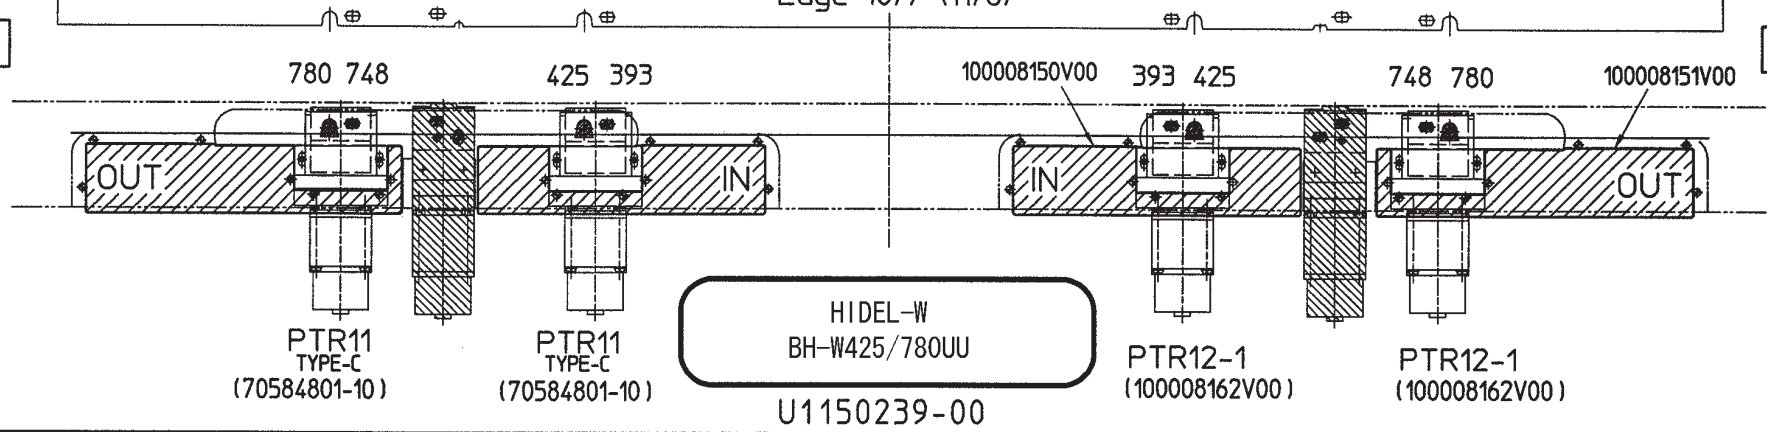

HOME

AWAY

Edge 10/7 (11/8)