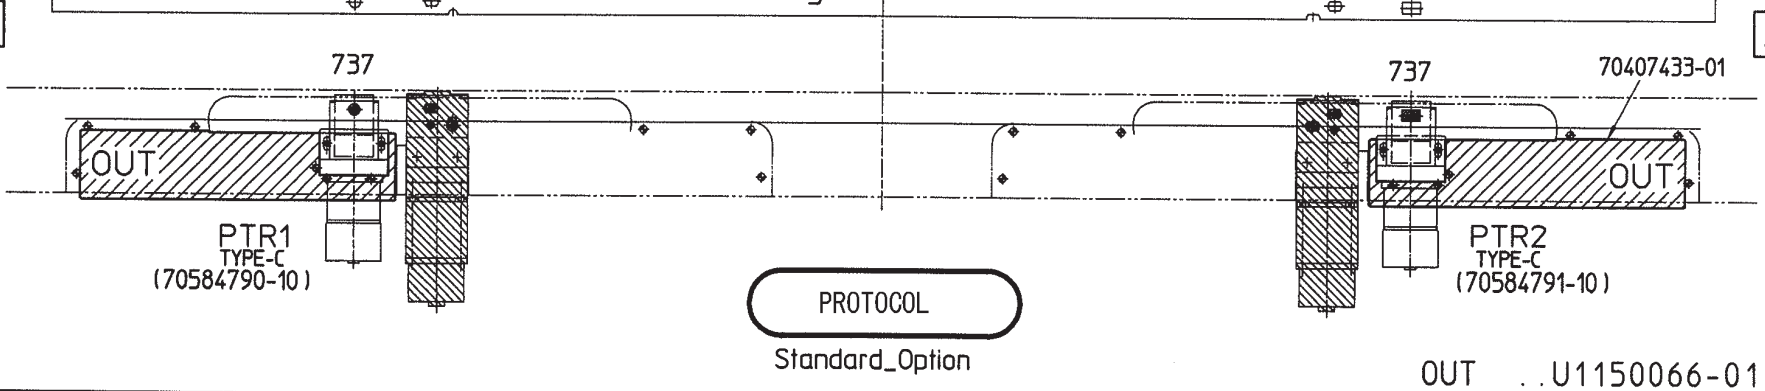

HOME

Edge 8 (7)

AWAY