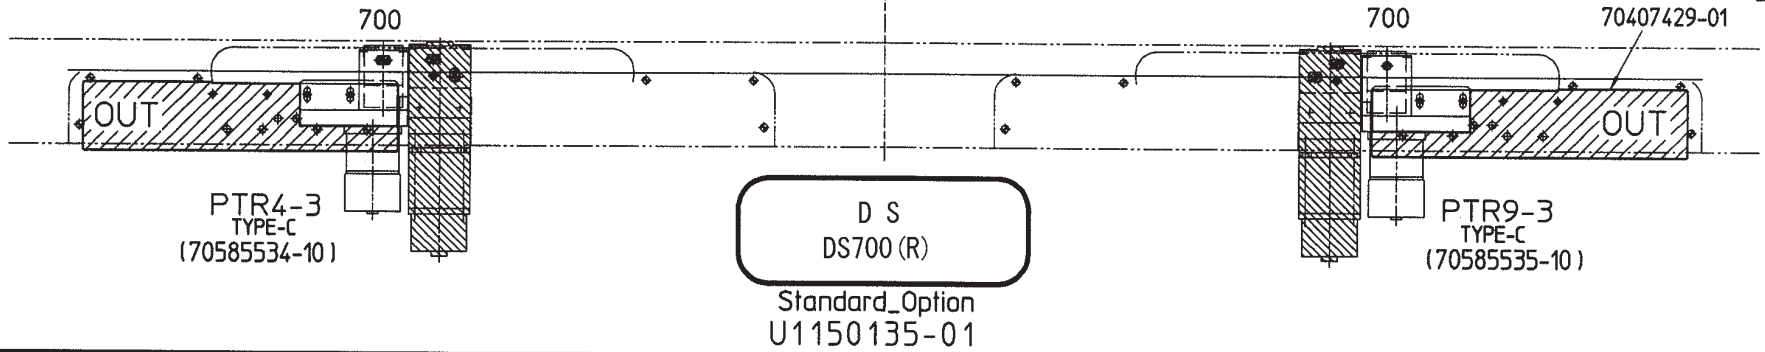

HOME

Edge 8 (6, 9, 10)

AWAY