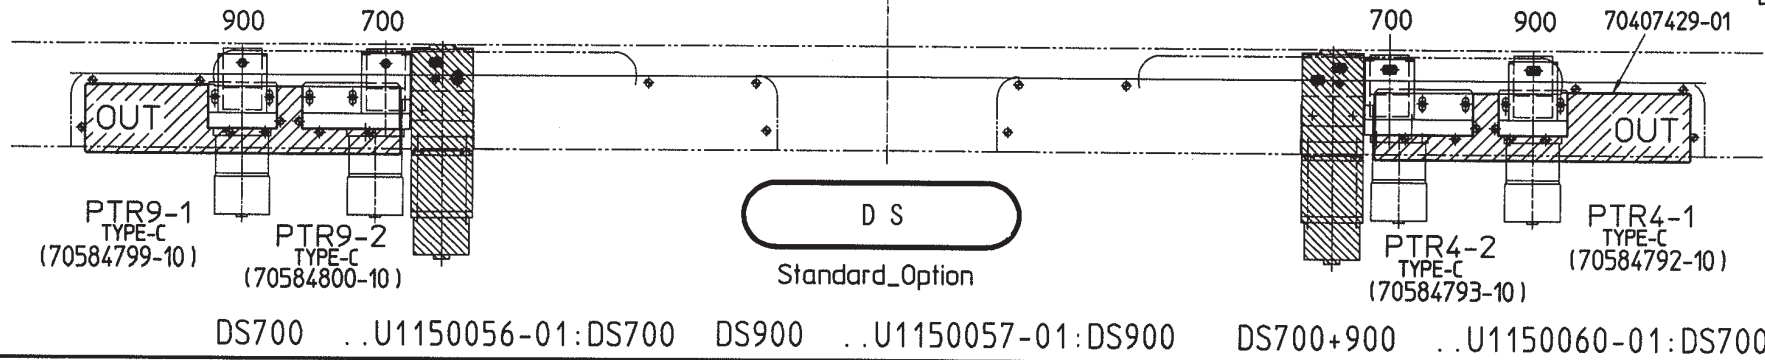

AWAY

U1150271-00 has been modified.
Only the DS900 is located off center.

Common to PT-R8XXX

HOME

Edge 8 (6, 9, 10)

AWAY

HOME

Edge 8 (6, 9, 10)