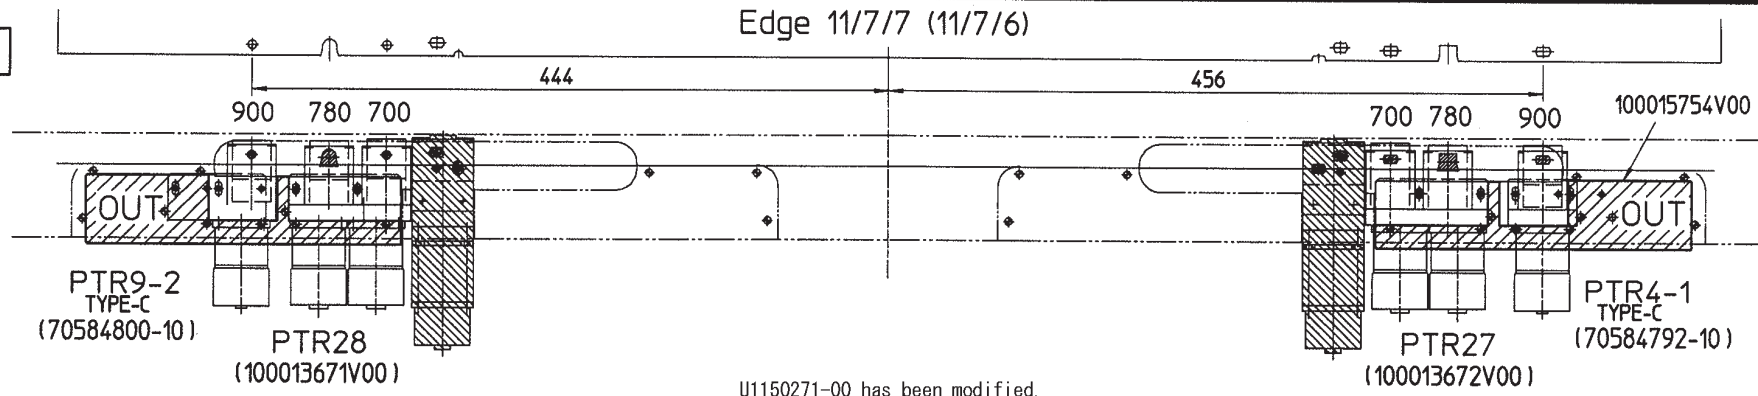

AWAY

U1150271-00 has been modified.
Only the DS900 is located off center.

Common to PT-R8XXX

HOME

Edge 8 (6, 9, 10)

AWAY

HOME

Edge 8 (6, 9, 10)