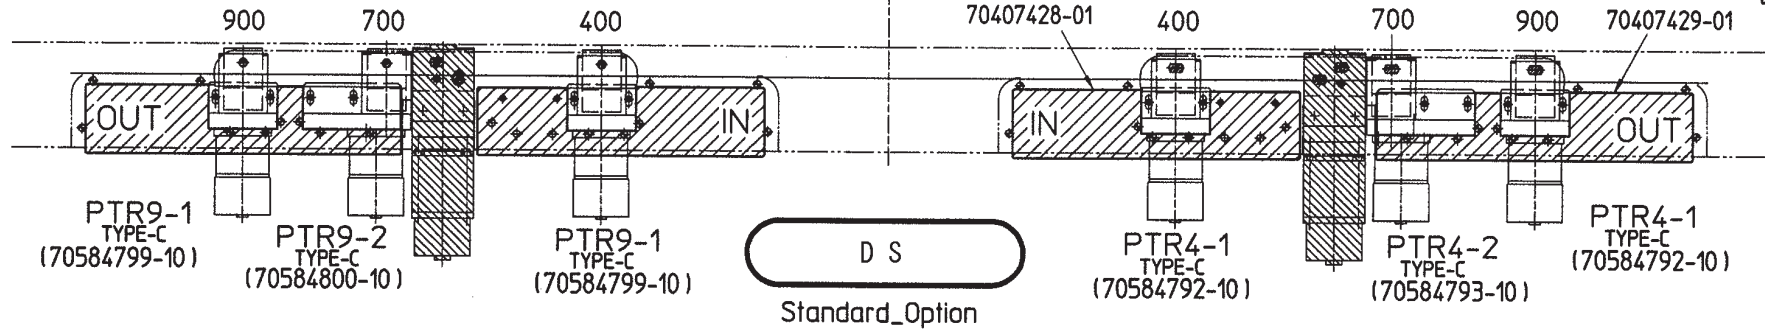

HOME

Edge 8 (6, 9, 10)

AWAY

DS400 ..U1150013-01:DS400
(500 pitche is possible)

DS400+700 ..U1150058-01:DS400/700

DS400+900 ..U1150059-01:DS400/900

DS400+700+900 ..U1150061-01:DS400/700/900