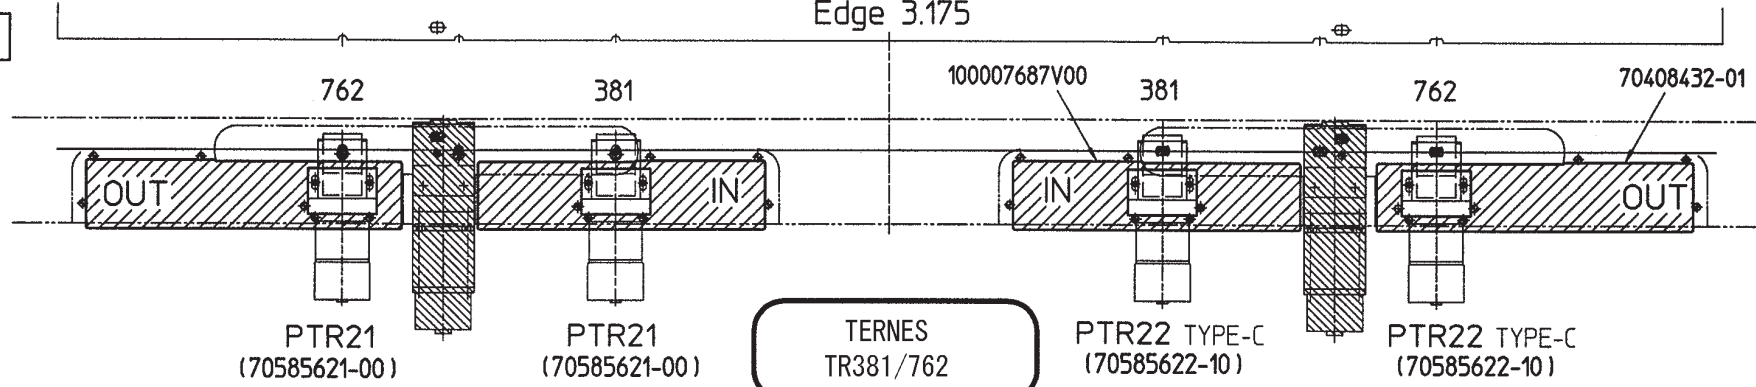

HOME

Edge 3.175

AWAY

U1150237-02